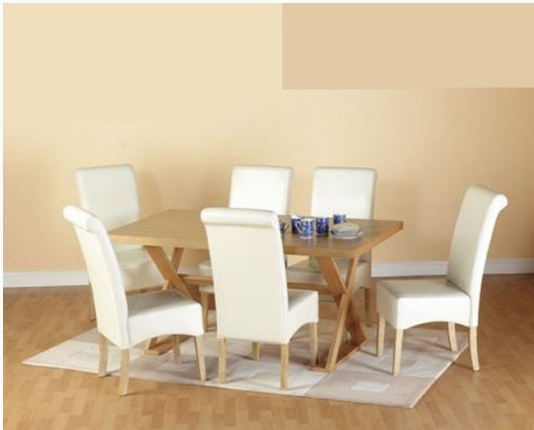

[Dining Room Furniture](#) > [Dining Sets](#) > [6 Seater Oregon Dining Set | 6 Cream Chairs](#) at [mysite4u.co.uk](#)

Product: 6 Seater Oregon Dining Set | 6 Cream Chairs

Model : OragCrm6Set

Manufacturer : Oakleigh Range

Oregon six seater dining set with 6 cream dining chairs is the ideal solution, combining a warm oak finish with a chunky design, to eye catching effect. The set is completed by six comfortable dining chairs with cream leather effect upholstery. Rectangular real oak veneer 6 seater oregon dining table with six cruiform legs shown with G10 cream long back chairs will add an elegant touch to your dining room furniture and this sturdy looking dining table is the ideal place to gather with friends and family and is available in a range of sizes to suit all homes and rooms.

If typical British weather is driving you indoors, why not bring summer inside with you with the picnic style Oregon Dining Set in Red? A classic style is brought right up to date with the addition of six eye-catching cream leather effect chairs.

The Oregon dining set in cream combines a real oak veneer table with four contemporary style chairs with cream leather effect upholstery.

Finish: Oak veneer with cream leather effect chairs.

Sizes:

Table: W160cm x D90cm x H76cm